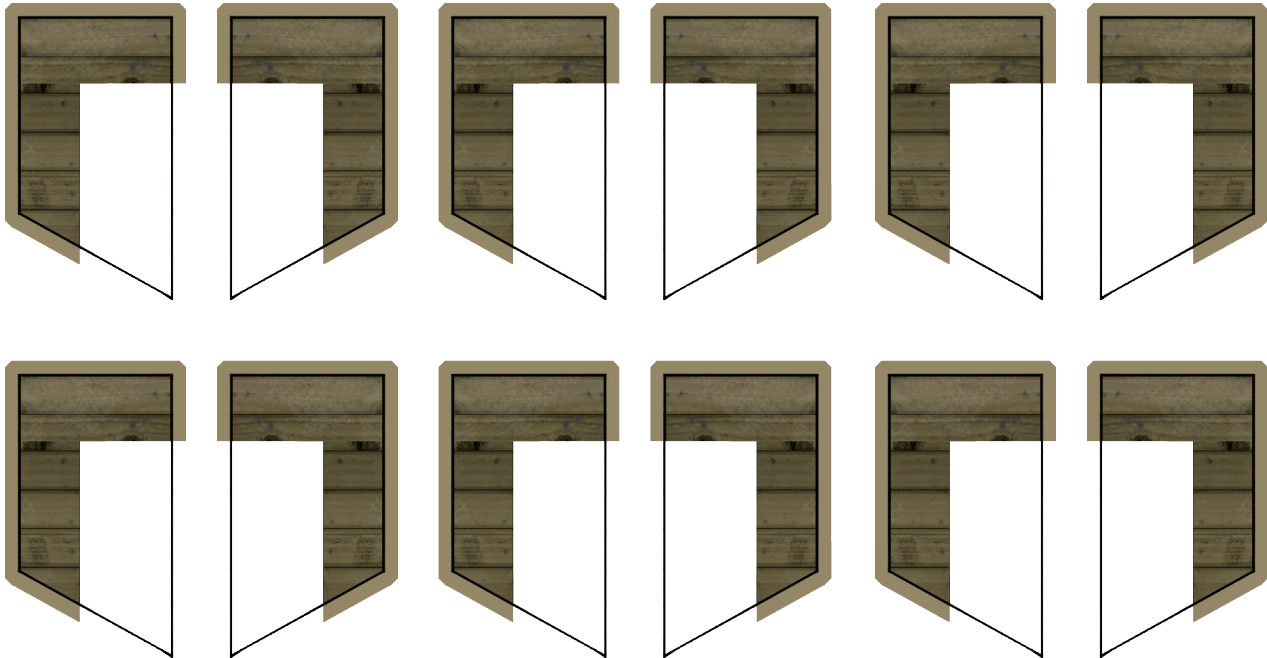

VILLAGE PUB Dormer Corrections

DGMVP001

On the original Village Pub model files, the undersides of the dormer roofs are incorrectly textured. To replace them, cut off the original tabs, and affix these pieces instead.

(Normally, I would make the corrections to the original model and reissue the PDFs. However, the Village Pub source files were lost in a hard drive crash, making that impossible. I hope you find this solution satisfactory.)

David Grafam © 2011